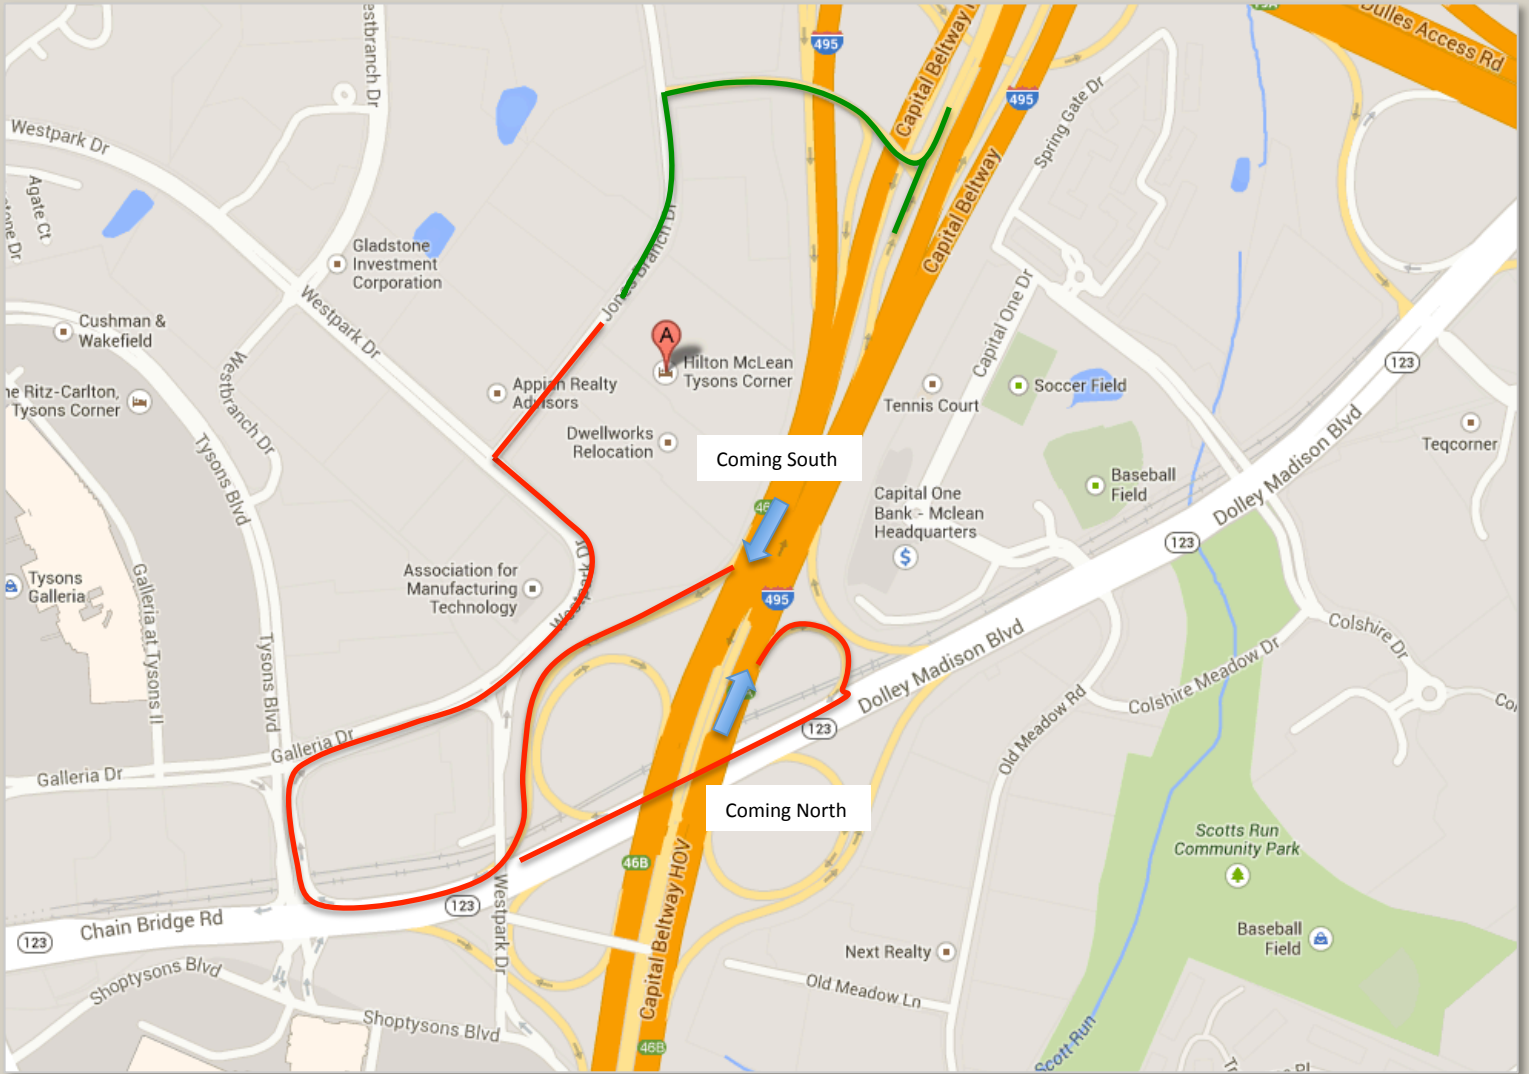

# FINDING YOUR WAY

## DIRECTIONS TO HILTON MCLEAN TYSONS CORNER

From VA I-495 headed North OR South, take exit 46A (Rt. 123 South, Tysons Corner).

At the first traffic light, turn right onto Tysons Boulevard.

At the next traffic light, turn right onto Galleria Drive.

At the next traffic light, turn right onto Jones Branch Drive.

The hotel is the 2nd building on the right hand side.

FROM VA I-495 Express Lanes headed North OR South, take exit Jones Branch Drive.

Continue up the exit ramp towards Jones Branch Drive.

At the Jones Branch Drive traffic light, turn left.

The hotel will be the 3<sup>rd</sup> building on your left.