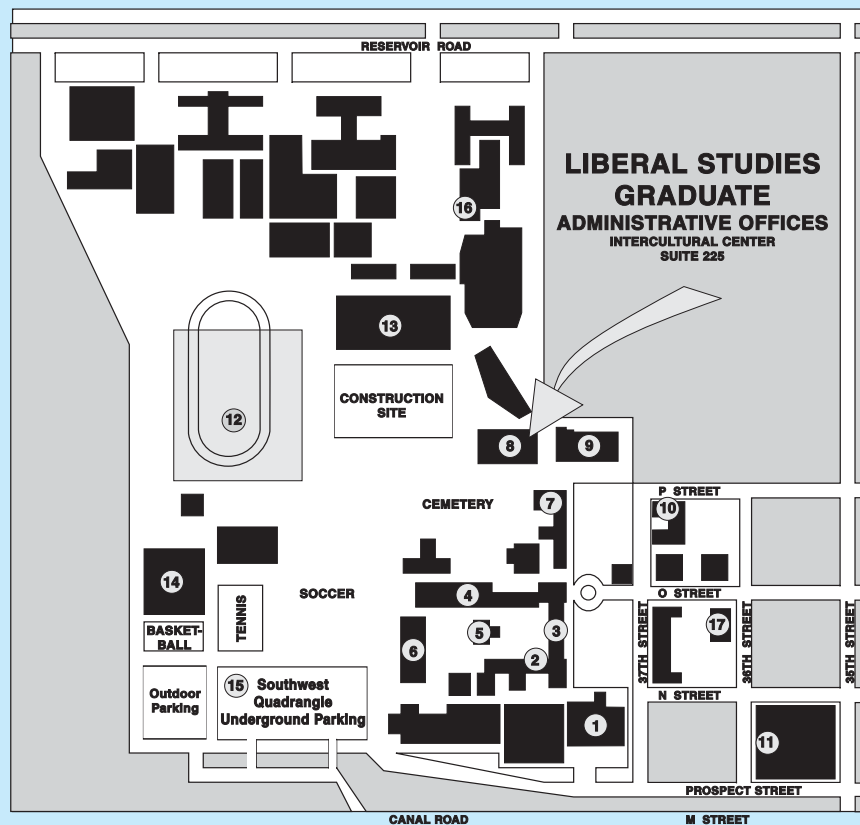

MAP OF GEORGETOWN UNIVERSITY CAMPUS

- | | |
|---|--|
| 1 Lauinger Library (LAU) | 10 Poulton Hall |
| 2 Maguire Hall (MAG) | 11 Walsh Building (WAL) |
| 3 Healy Building (HEA),
Financial Aid | 12 Yates Field House |
| 4 New North | 13 Leavey Center/Bookstore/
Restaurants |
| 5 Dahlgren Chapel | 14 McDonough Arena |
| 6 Village C, Security Office | 15 Southwest Quadrangle
Underground Parking |
| 7 Copley Hall | 16 Darnall Hall
GO-Card Office |
| 8 Intercultural Center: Liberal
Studies Graduate Administrative
Office, Suite 225 | 17 The Alumni House |
| 9 White-Gravenor (WGR), Registrar,
Student Accounts | |